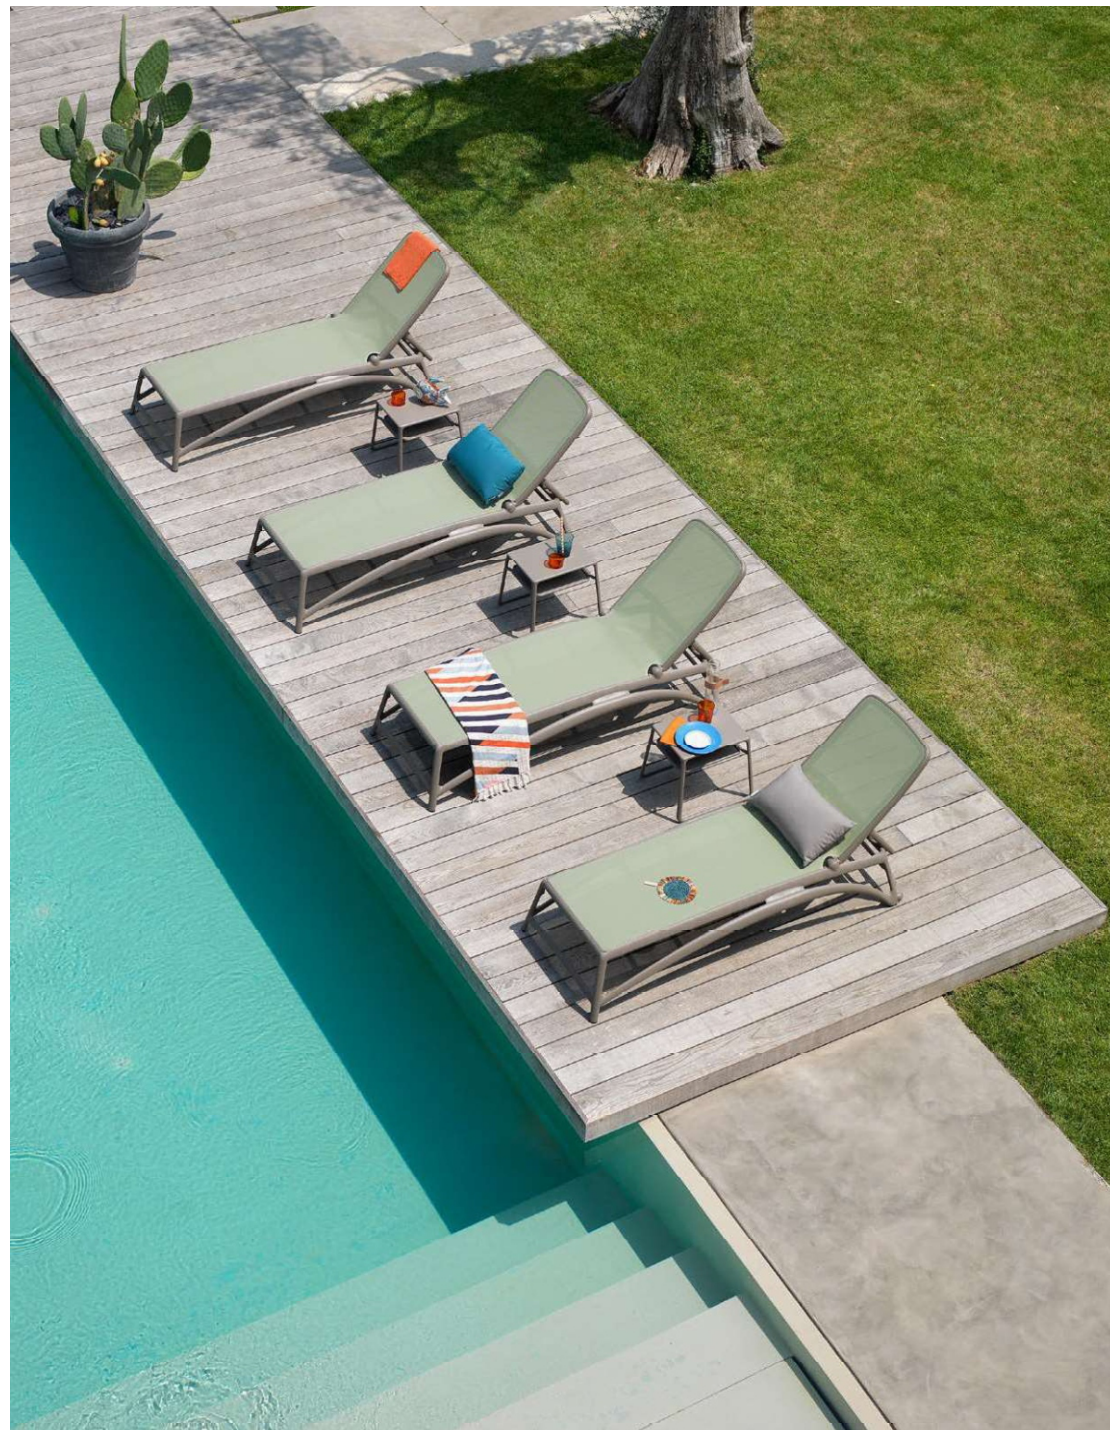

Atlantico • Pop

Rituali di benessere sia per gli occhi che per il corpo.
Atlantico e Pop uniscono la massima ergonomia alla qualità di dettagli e materiali.
Un concept estetico dalle linee pure ed essenziali in un'ampia scelta di colori.

*Rituals of wellbeing for the eyes and the body.
Atlantico and Pop combine excellent ergonomics with quality details and materials.
An aesthetic concept with simple elegant lines and a wide choice of colours.*