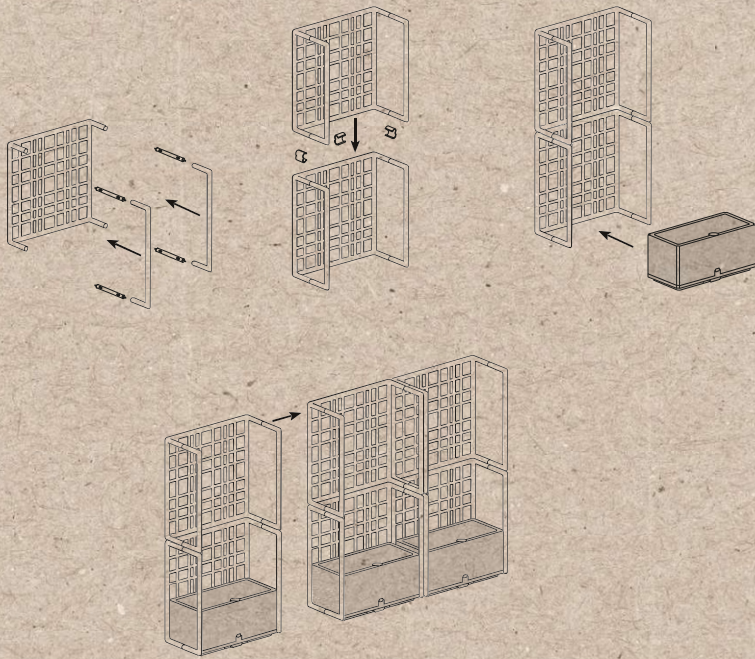

MIN

MAX

PLANTER TRAY - RESERVOIR WITH  
OVERFLOW HOLE

WATER LEVEL INDICATOR

*SIPARIO, a free-standing modular partition for outdoor use, can be configured as required and is ideal for separating open spaces. It consists of grid elements, easily hooked together without using screws, and includes a container for plants. It's made of regenerated plastic*