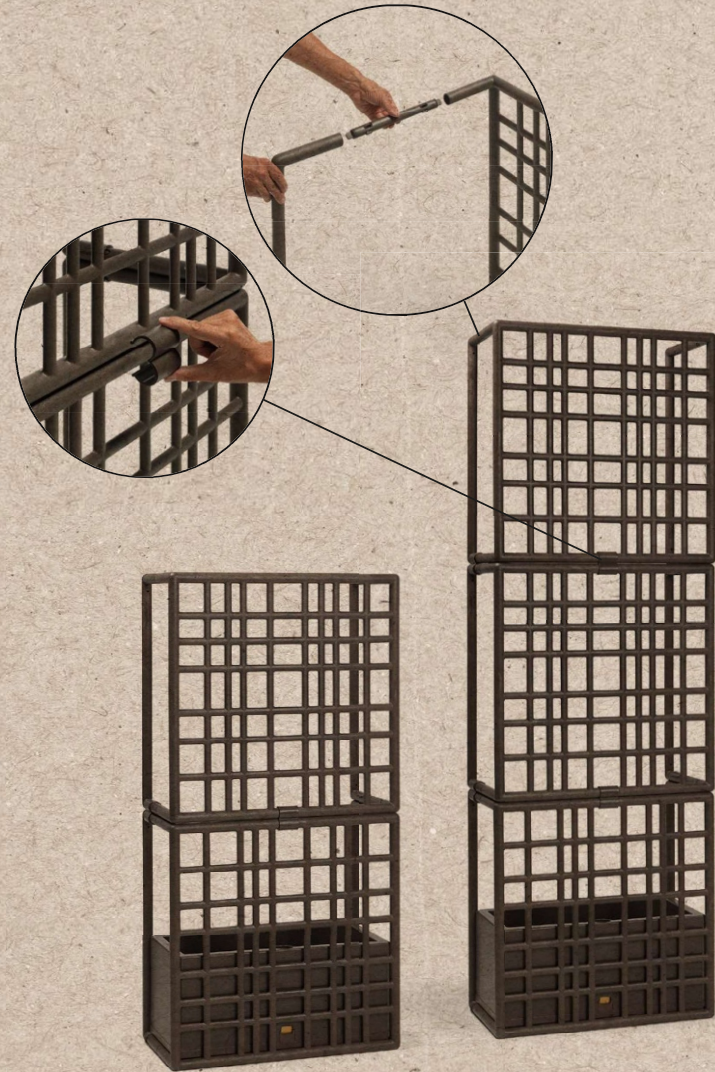

MIN

MAX

PLANTER TRAY - RESERVOIR WITH  
OVERFLOW HOLE

WATER LEVEL INDICATOR

*SIPARIO, a free-standing modular partition for outdoor use, can be configured as required and is ideal for separating open spaces. It consists of grid elements, easily hooked together without using screws, and includes a container for plants. It's made of regenerated plastic*

# BARSTOOL