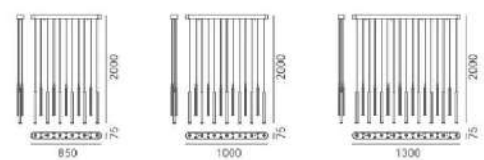

MATERIAL  
COLORS

CARBON STEEL + ALUMINIUM + GLASS  
CHROME + BLACK / EARL GOLD + BLACK

Ø 400 x W1000 x H2600

Ø 500 x W1400 x H3650

Φ20×120  
LED 8W

Φ26×120  
LED 10W

**DETAILS**

Material:  
Aluminum  
Lamp Shade:  
PMMA  
Finishes:  
Electroplating +  
Painting