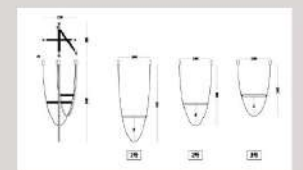

Size(mm):L1100*W1061*H2400mm

Color: brown

Material:Glass+silicone

Bulb:LED LED 3*10W 3000K