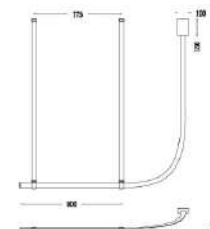

# CHANDELIER

Size(mm):D900\*H900MM  
Color: nickel/golden  
Material:Carbon steel  
Bulb:LED 24W 3000K

Φ60×180cm  
LED 49W

Φ76.5×180cm  
LED 63W

Φ70×88  
G9×12

Φ85×88  
G9×20

Φ320×H1470

Φ320×H1750

Φ32×34  
LED 7.5W

Φ11×180  
LED G9 MAX1×3.5W

Φ75×300  
LED G9 MAX26×3.5W

Size(mm):L1500\*H40mm  
Color: Black+coffee  
Material:Aluminum+acrylic  
Bulb:LED LED 36W 3000K

HUBBLE

MATERIAL  
COLORS

CARBON STEEL+ALUMINIUM ALLOY+GLASS  
MATT BLACK+WHITE/CLEAR GLASS  
BRUSHED COPPER+WHITE/CLEAR GLASS