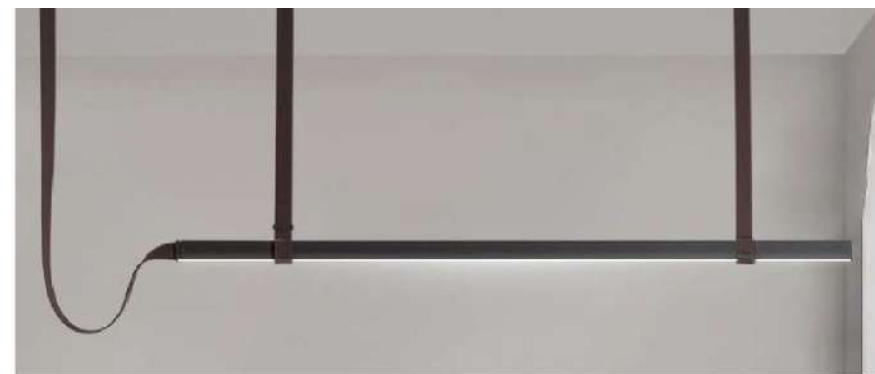

Size(mm):L1500*H40mm
Color: Black+coffee
Material:Aluminum+acrylic
Bulb:LED LED 36W 3000K