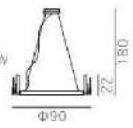

Φ90 x 180
G9 10 x 3.5W