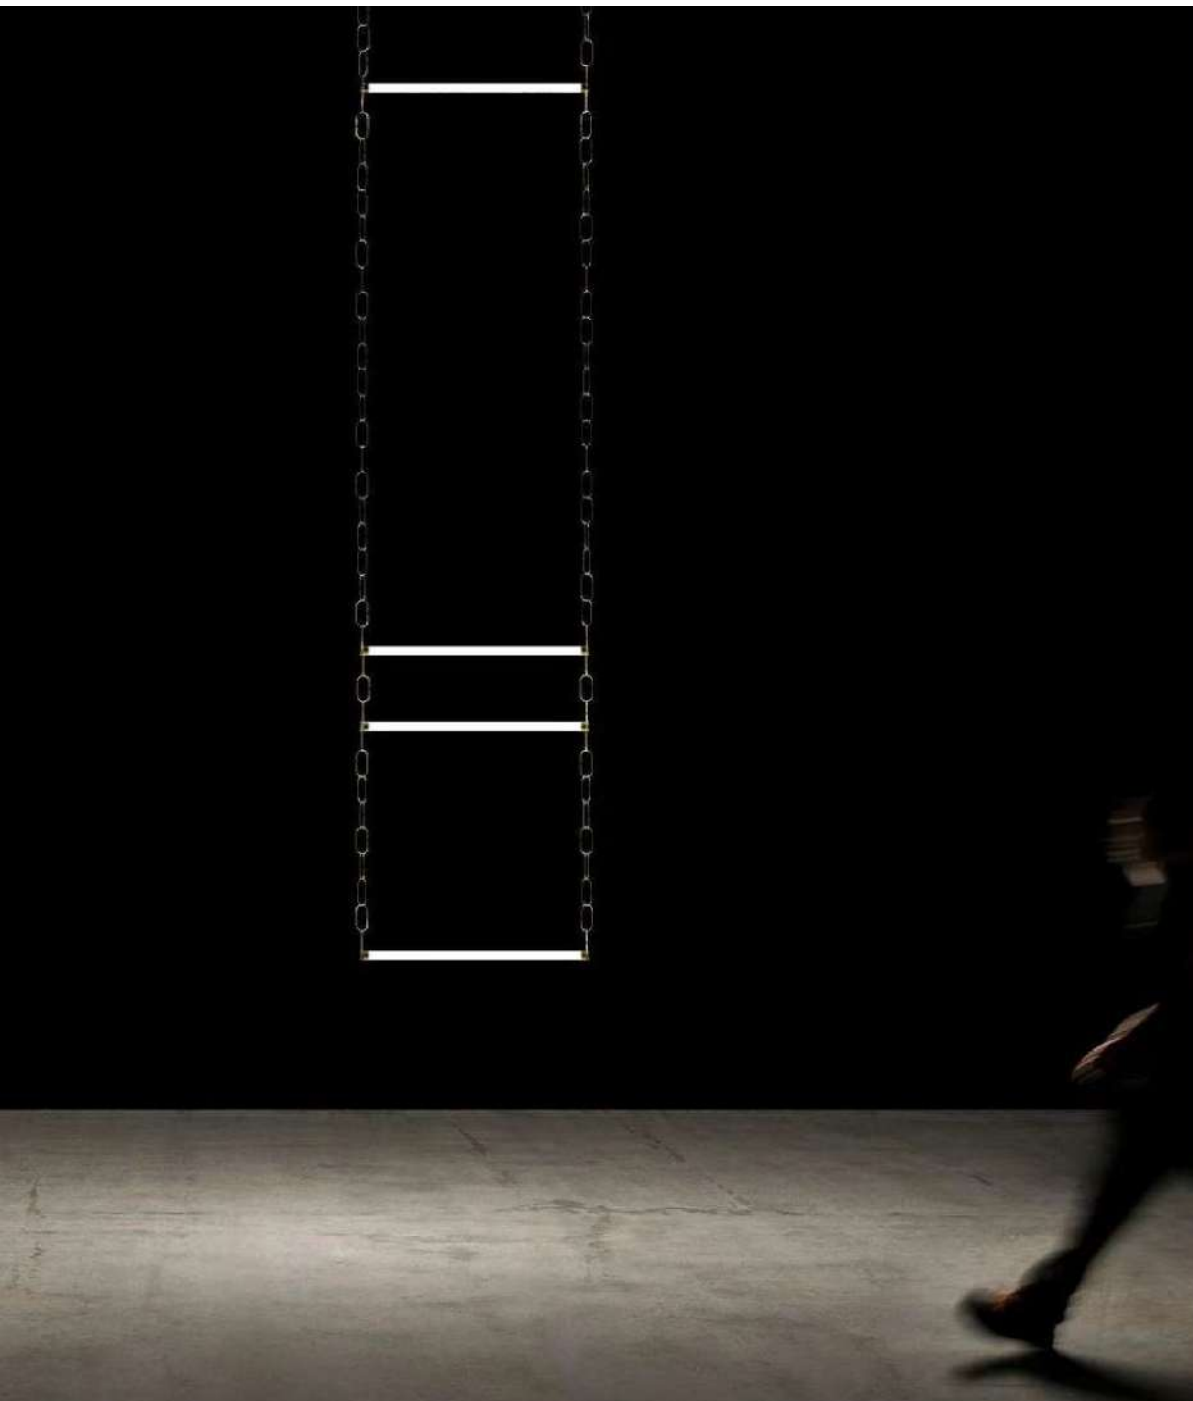

## MILKY WAY

For the milky way collection, our research focuses on the balance between poetry and functionality. A dialogue between horizontal and vertical lines, linearity and fluidity.

The Gravity Chandelier by Paul Cocksedge re-imagines the chandeliers of the past. Inspired by changing rigidity to elasticity. The Gravity Chandelier is the definition of a modern chandelier. At first glance, it doesn't reveal its flexibility and cleverness; It takes a second look to unravel its mystery. With its flexible arms, you define the chandelier's diameter and choose where the light travels, but the suspended elements create natural curves shaped by gravity. The Gravity Chandelier comes in two sizes, after the number of arms, Gravity Chandelier 5 and Gravity Chandelier 7.

## CHAINDELIER

MATERIAL COPPER GLASS  
COLOR COPPER / TRANSPARENT

Size(mm):L693\*W728\*H685MM

Color: Copper+clear

Material:Copper+acrylic

Bulb:LED 12V 11xMax 1W

Size(mm):D1560\*H1140MM

Color: Copper+clear