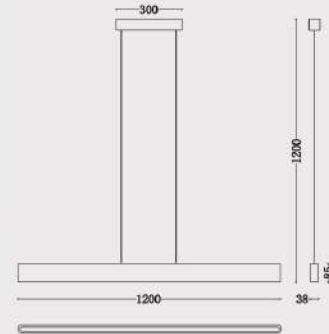

Size: 900*62*46mm
Bulb: LED 15W 3000K
Size: 1200*62*46mm
Bulb: LED 20W 3000K
Size: 1500*62*46mm
Bulb: LED 24W 3000K

Material: aluminum
Color: Whaki White/Whaki Grey