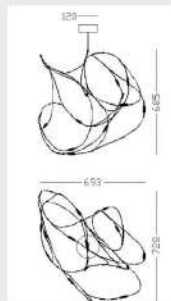

## CHAINDELIER

MATERIAL COPPER GLASS  
COLOR COPPER / TRANSPARENT

Size(mm):L693\*W728\*H685MM

Color: Copper+clear

Material:Copper+acrylic

Bulb:LED 12V 11xMax 1W

Size(mm):D1560\*H1140MM

Color: Copper+clear