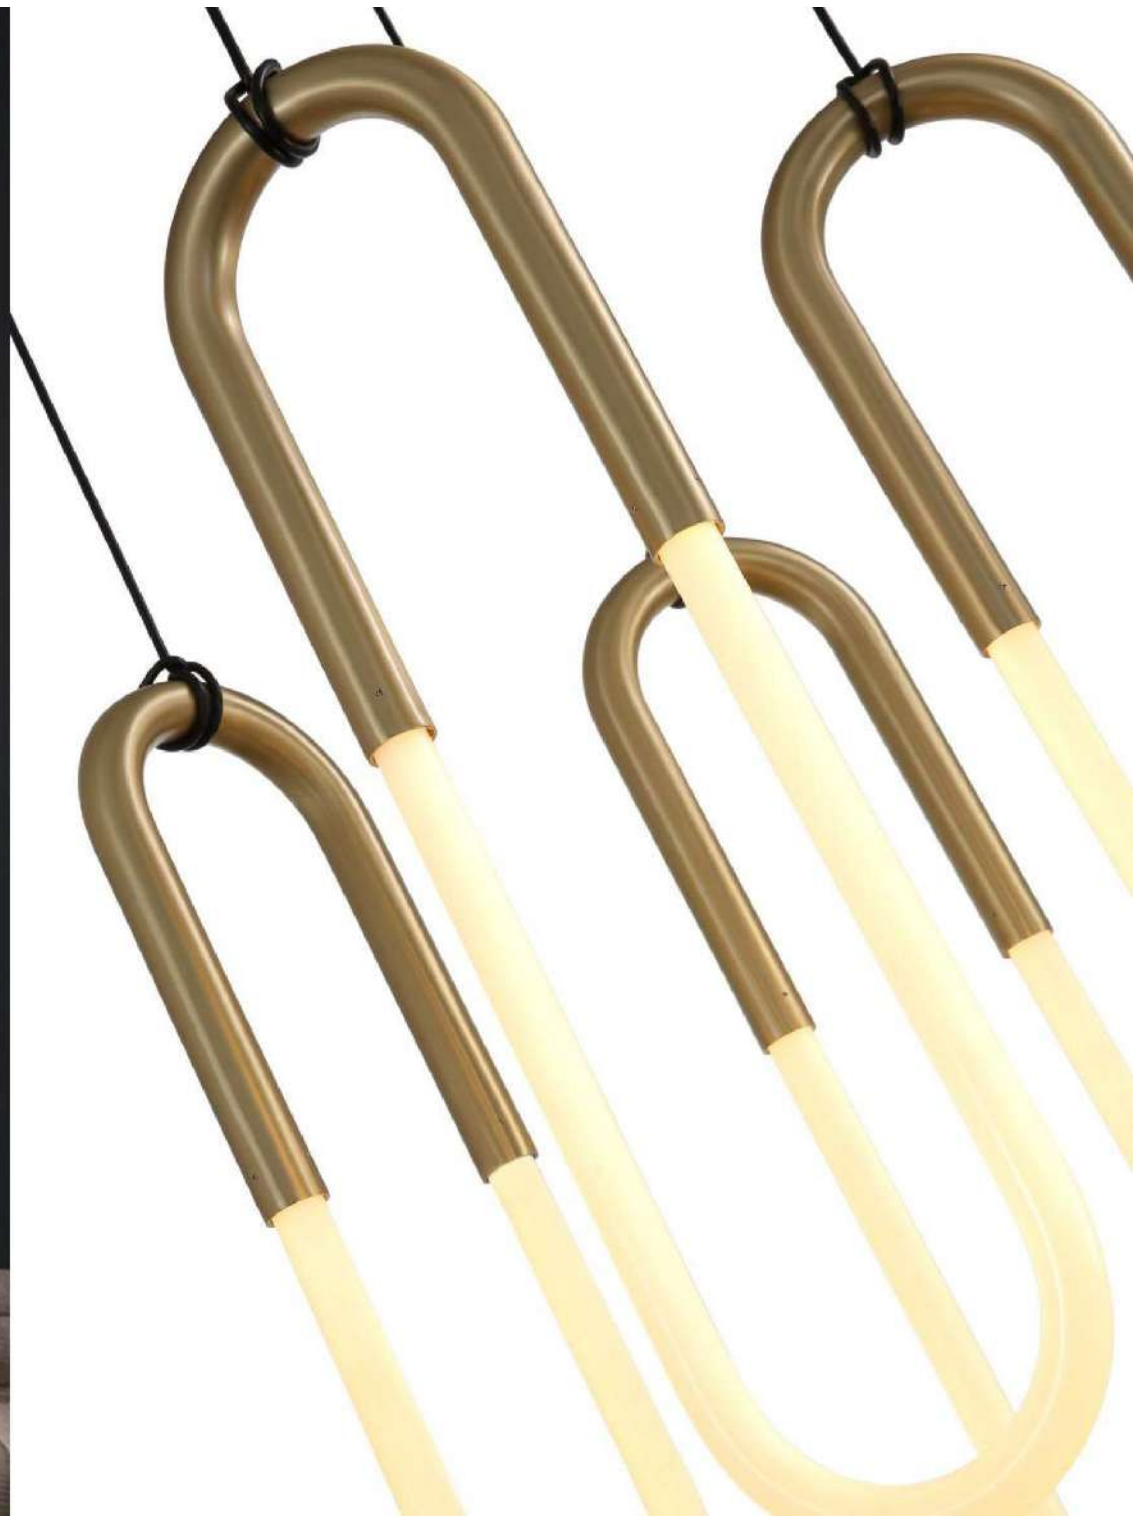

## MILKY WAY

For the milky way collection, our research focuses on the balance between poetry and functionality. A dialogue between horizontal and vertical lines, linearity and fluidity.

The Gravity Chandelier by Paul Cocksedge re-imagines the chandeliers of the past. Inspired by changing rigidity to elasticity. The Gravity Chandelier is the definition of a modern chandelier. At first glance, it doesn't reveal its flexibility and cleverness; It takes a second look to unravel its mystery. With its flexible arms, you define the chandelier's diameter and choose where the light travels, but the suspended elements create natural curves shaped by gravity. The Gravity Chandelier comes in two sizes, after the number of arms, Gravity Chandelier 5 and Gravity Chandelier 7.

Ø100×10  
LED 14×0.5W

Φ23×160  
LED 9W

Φ85×120  
LED 36W

Φ85

150×60×150  
LED 84W

150

Φ120×260  
LED 72W

Φ120