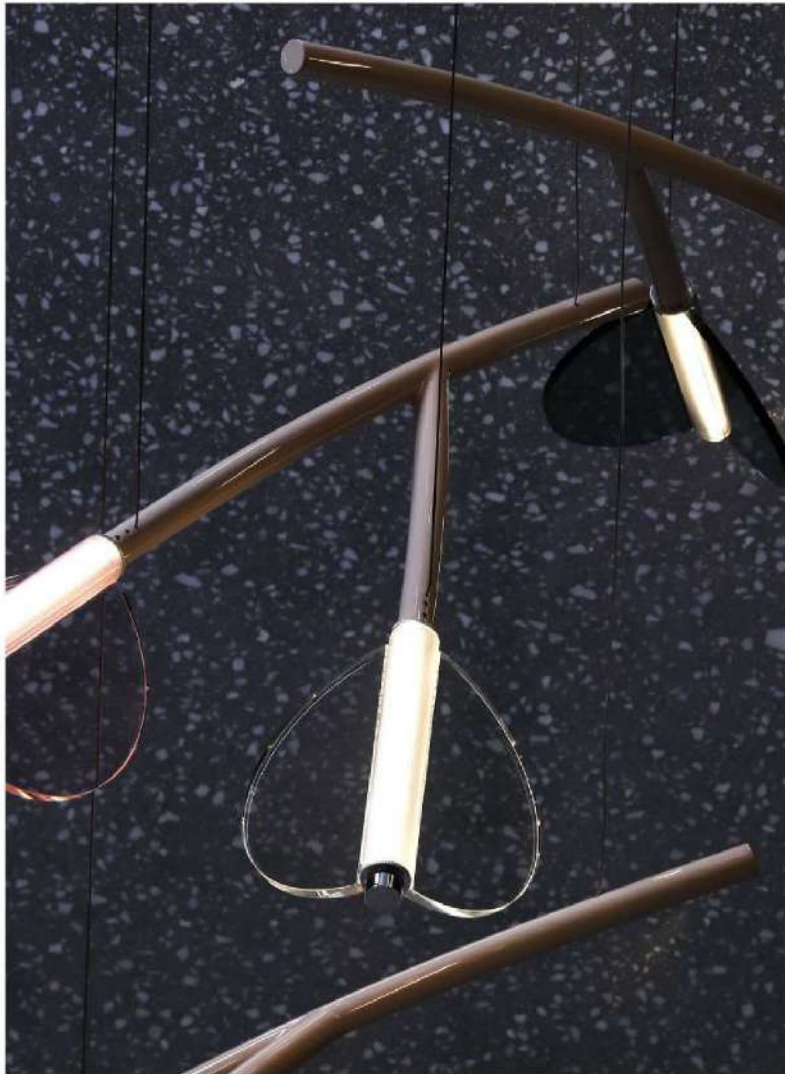

Φ 120 × 340cm
LED 20 × 11w