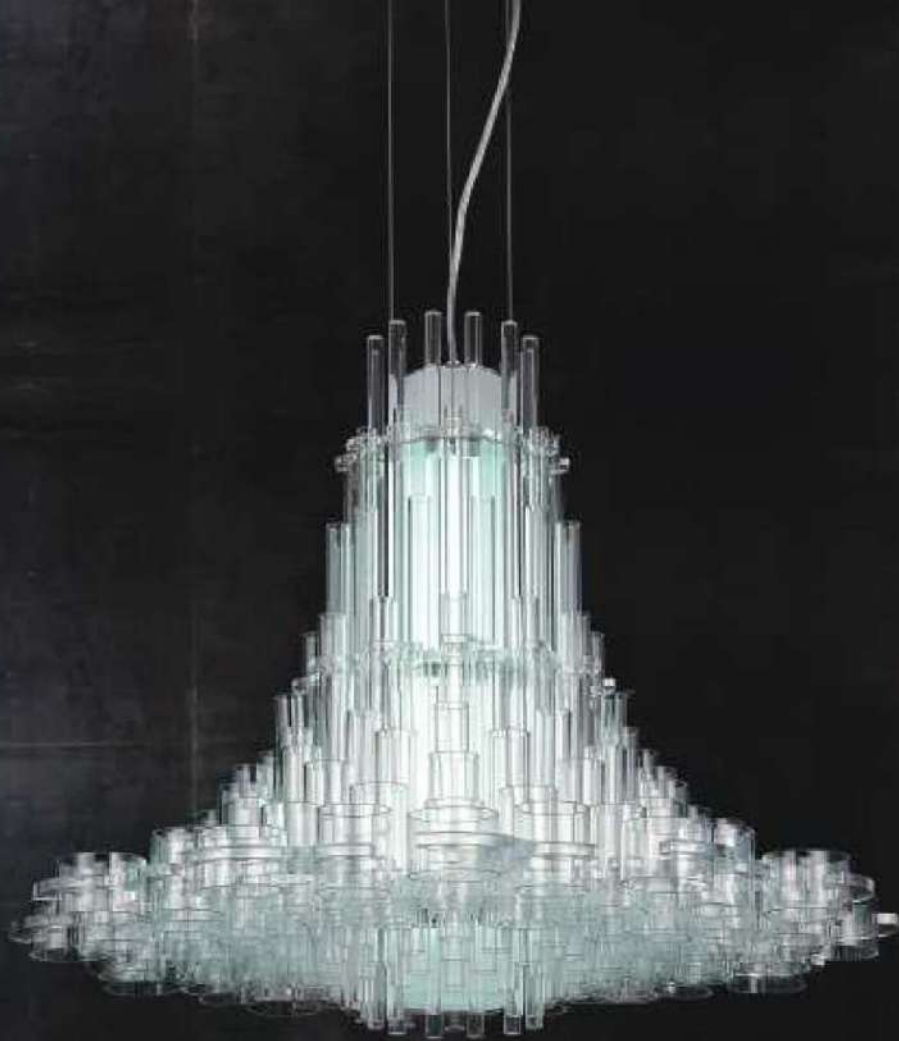

## MILKY WAY

For the milky way collection, our research focuses on the balance between poetry and functionality. A dialogue between horizontal and vertical lines, linearity and fluidity.

The Gravity Chandelier by Paul Cocksedge re-imagines the chandeliers of the past. Inspired by changing rigidity to elasticity. The Gravity Chandelier is the definition of a modern chandelier. At first glance, it doesn't reveal its flexibility and cleverness; It takes a second look to unravel its mystery. With its flexible arms, you define the chandelier's diameter and choose where the light travels, but the suspended elements create natural curves shaped by gravity. The Gravity Chandelier comes in two sizes, after the number of arms, Gravity Chandelier 5 and Gravity Chandelier 7.

240×150  
G9 13×2W

Size(mm):L910\*W910\*H630mm  
Color: Brushed brass  
Material: Metal+silicone

Size(mm):D850\*H2000MM

Color: Clear

Material:Glass+Crystal

Size(mm):D1750\*H1000MM  
Color: Black+Cognac color  
Material:Carbon steel+Glass  
Bulb: E27x21

Size(mm):D650\*H520MM

Color: White

Material:Acrylic

Bulb: E27 1\*6W

Suspension lamp

MATERIAL CARBON STEEL + SILICA GEL + STONE + GLASS  
COLOR BRUSHED BRASS+CLEAR GLASS/MATT WHITE/TITANIUM GREY+CLEAR GLASS  
NICKEL WIRE DRAWING/MATT WHITE+CLEAR GLASS