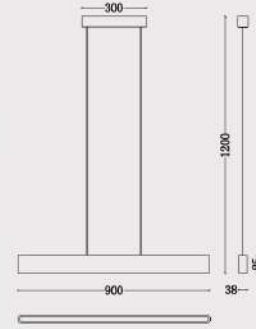

Size: 900*62*46mm
Bulb: LED 15W 3000K
Size: 1200*62*46mm
Bulb: LED 20W 3000K
Size: 1500*62*46mm
Bulb: LED 24W 3000K

Material: aluminum
Color: Whaki White/Whaki Grey