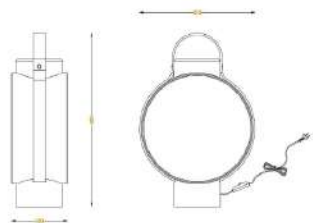

# BRIGHT FUTURE

Size(mm):L1880XW1100XH900MM

Color: Golden/Black/Chrome

Material:Aluminum+Glass

Bulb: G9\*14

Size(mm):L2022\*W245\*H1430MM

Color: walnut+black

Material:Wood+metal

Bulb: LED 21W 12V3000K

Size(mm):L310\*W150\*H467MM

Color: Half white+brown

Material:Leather+wood

Bulb: LED 6W 3000K

NEW COLLECTION

Suspension lamp

MATERIAL CARBON STEEL+ALLOY ALUMINUM+GLASS+SILICA GEL  
COLOR MATTE BLACK+CLEAN GLASS/SMOKE GRAY

240×150  
G9 13×2W

Size(mm):L910\*W910\*H630mm  
Color: Brushed brass  
Material: Metal+silicone

Size(mm):D850\*H2000MM

Color: Clear

Material:Glass+Crystal

Size(mm):D1750\*H1000MM  
Color: Black+Cognac color  
Material:Carbon steel+Glass  
Bulb: E27x21