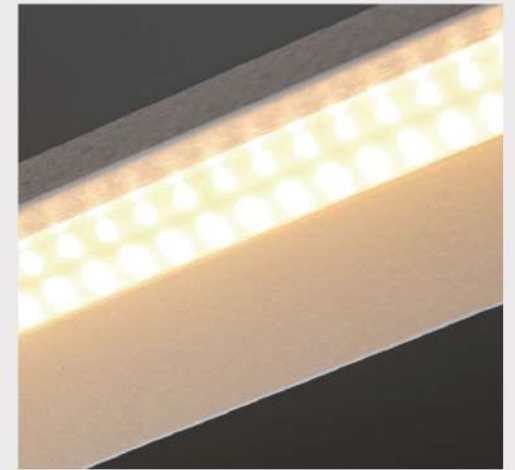

Size: 900*62*46mm
Bulb: LED 15W 3000K
Size: 1200*62*46mm
Bulb: LED 20W 3000K
Size: 1500*62*46mm
Bulb: LED 24W 3000K

Material: aluminum
Color: Whaki White/Whaki Grey