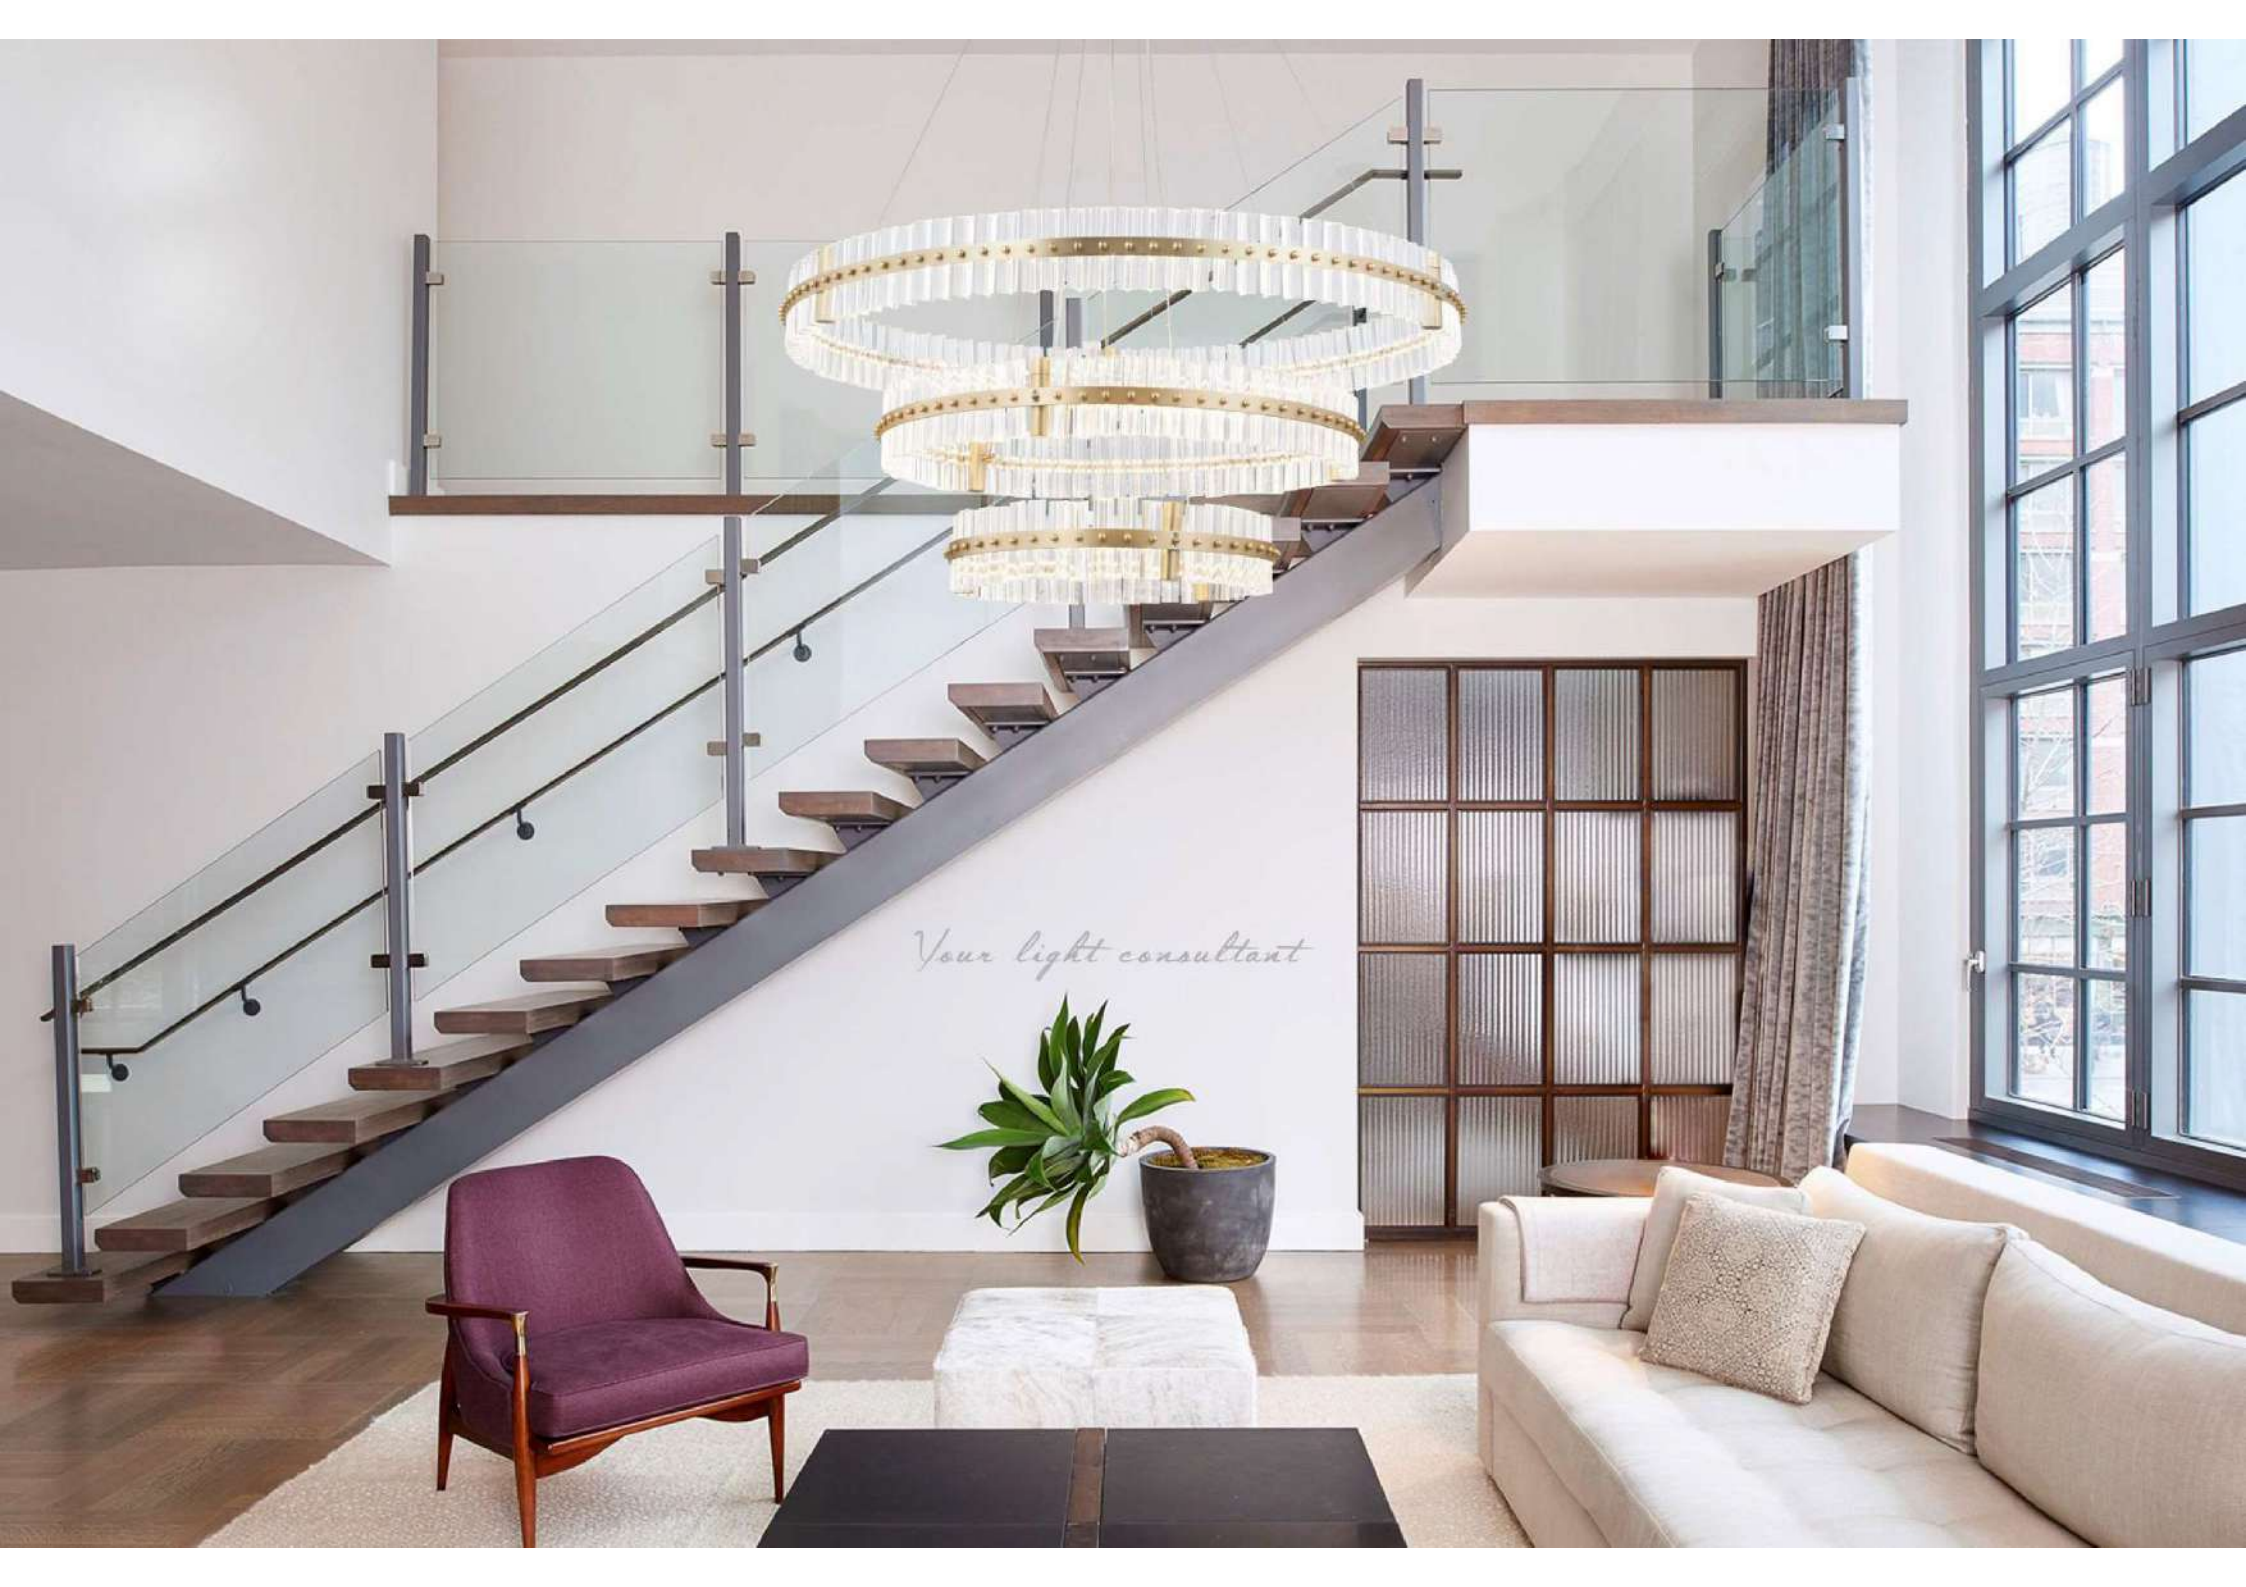

Your light consultant