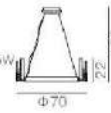

Φ70 x 180
G9 8 x 3.5W 3.5W