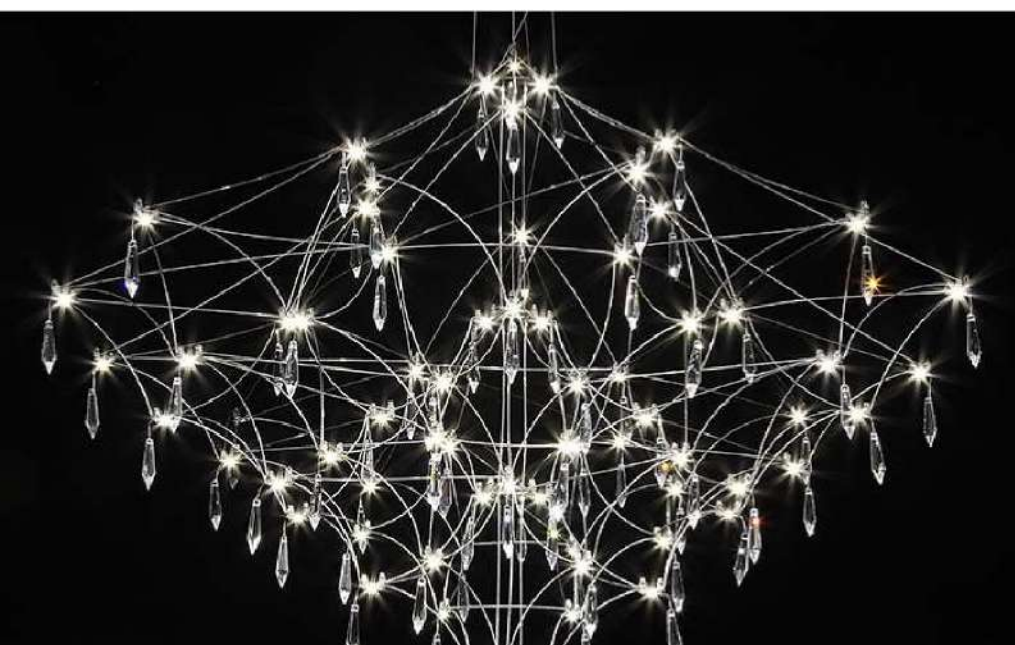

Size(mm):D1200*H930mm

Color: GOLD

Material:304 stainless steel+ Crystal

Bulb:LED 99*0.5WDC24V