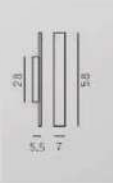

MAISON|3 X 4

∅ 60 × 180cm  
LED 58W

∅ 75 × 180cm  
LED 73W

∅ 90 × 180cm  
LED 85W

68 X 180cm  
LED 40W

90 X 180cm  
LED 50W

90 X 180cm  
LED 95W

7 X 5.5 X 58cm  
LED 10W