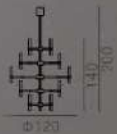

Ø 120 x 200
G9 x 72