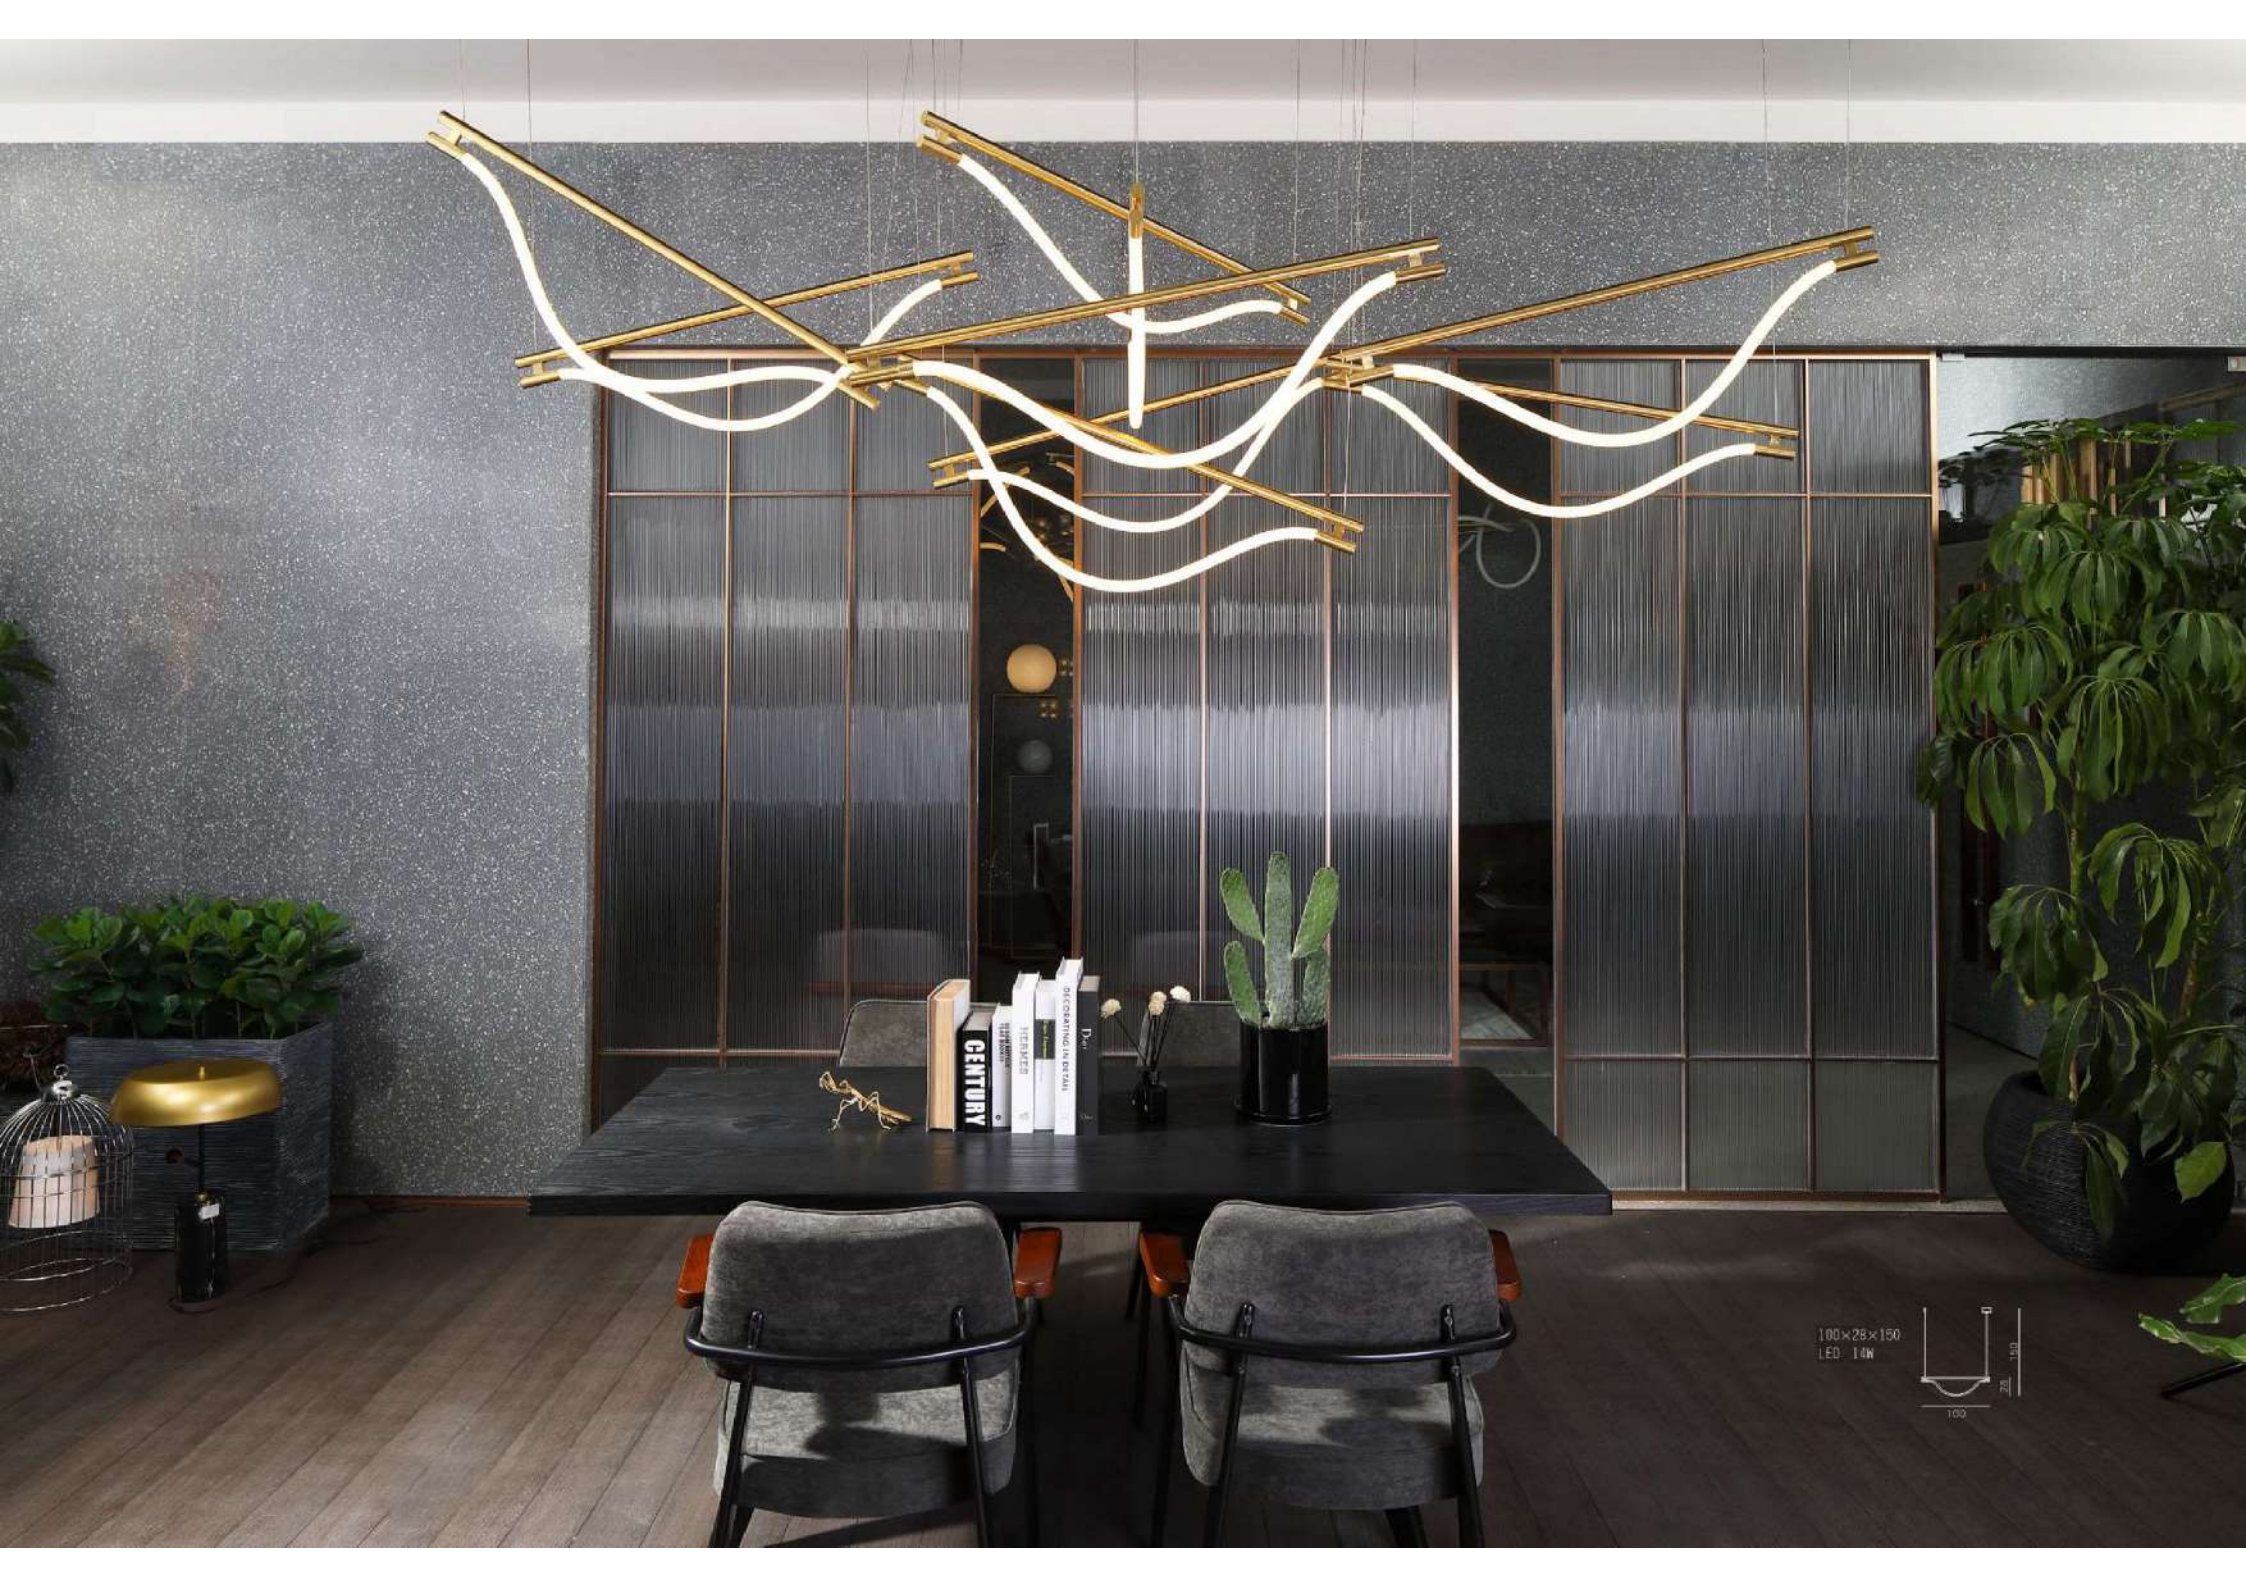

100x28x150
LED 14W