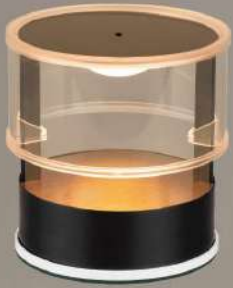

## MILKY WAY

For the milky way collection, our research focuses on the balance between poetry and functionality. A dialogue between horizontal and vertical lines, linearity and fluidity.

The Gravity Chandelier by Paul Cocksedge re-imagines the chandeliers of the past. Inspired by changing rigidity to elasticity. The Gravity Chandelier is the definition of a modern chandelier. At first glance, it doesn't reveal its flexibility and cleverness; It takes a second look to unravel its mystery. With its flexible arms, you define the chandelier's diameter and choose where the light travels, but the suspended elements create natural curves shaped by gravity. The Gravity Chandelier comes in two sizes, after the number of arms, Gravity Chandelier 5 and Gravity Chandelier 7.

# LAMP

Ø123x120mm

Ø123x180mm

Size(mm):L502\*W530\*H1052MM  
Color: White+brass  
Material:metal+acrylic  
Bulb: LED 19W 24V3000K

Size(mm):L640\*W560\*H1365MM Total high1800mm

Color: Black+gold

Material:aluminum

Bulb:LED 9V 8\*9W 3000K

Size(mm):460\*H1804mm

Color: Golden+Clear

Material: Metal+Glass

Bulb: E14 10\*20W

**COLOR**  
Golden+Clear  
**MATERIAL**  
Metal+Glass  
**SIZE(MM)**  
L1470\*W120\*H270,Include Stem H1370  
**SOCKET**  
E14 6\*20W

L1470\*W120\*H270,Include Stem H1370

NEW COLLECTION

Suspension lamp

Φ60×180cm  
LED 18W

Φ75×180cm  
LED 18W

Ø20×180  
LED 4.5W  
Ø20  
24  
180

Ø28×180  
LED 4.5W  
Ø28  
30  
180

MATERIAL ALUMINIUM ALLOY+STAINLESS STEEL+GLASS  
COLOR NICKEL WIRE DRAWING+CLEAR GLASS/SMOKEY GREY+MILKY WHITE/SMOKEY GREY