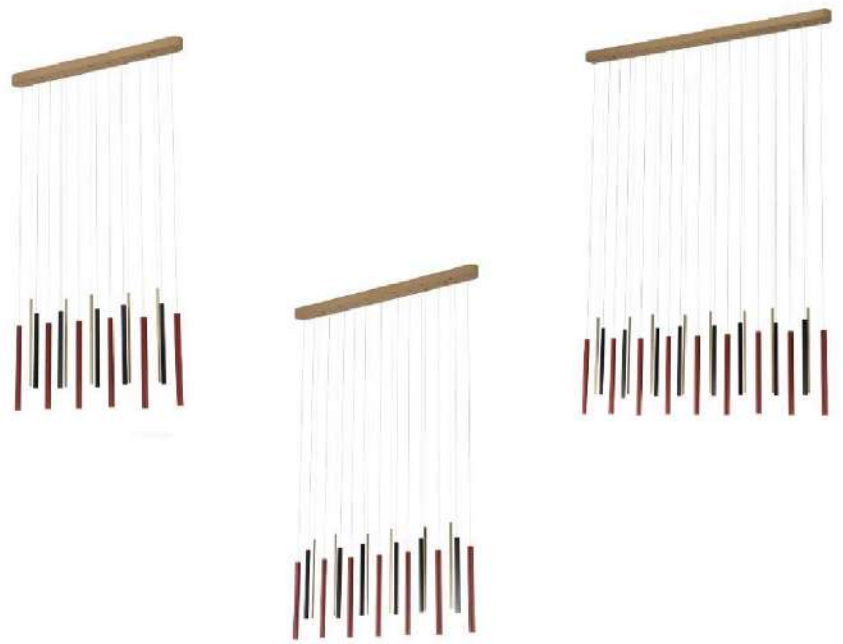

DETAILS

Material:
Aluminum
Lamp Shade:
PMMA
Finishes:
Electroplating +
Painting

Color Temp.: 3000K
CRI (Ra): ≥90
LED Rated Life: ≈50,000 Hours

	32W (16-light)	36W (19-light)	48W (25-light)
Wattage:	32W (16-light)	36W (19-light)	48W (25-light)
Voltage:	220-240V	220-240V	220-240V
Size:	850L x 75W x 2000H	1000L x 75W x 2000H	1300L x 75W x 2000H
Total Lumens:	2700	3200	4000
Delivered Lumens:	1800	2100	2700