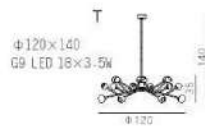

Bulb:LED 9V 8\*9W 3000K

Size(mm):460\*H1804mm

Color: Golden+Clear

Material: Metal+Glass

Bulb: E14 10\*20W

**COLOR**  
Golden+Clear  
**MATERIAL**  
Metal+Glass  
**SIZE(MM)**  
L1470\*W120\*H270,Include Stem H1370  
**SOCKET**  
E14 6\*20W

L1470\*W120\*H270,Include Stem H1370

NEW COLLECTION

Suspension lamp

Φ60×180cm  
LED 18W

Φ75×180cm  
LED 18W

Ø20×180  
LED 4.5W  
Ø20  
24  
180

Ø28×180  
LED 4.5W  
Ø28  
30  
180

MATERIAL ALUMINIUM ALLOY+STAINLESS STEEL+GLASS  
COLOR NICKEL WIRE DRAWING+CLEAR GLASS/SMOKEY GREY+MILKY WHITE/SMOKEY GREY

**MONA**

CRYSTAL

92x54x126  
E27 5xMAX40W

92  
54  
126

160x60x140  
G9 LED 17x3.5W  
160

28 x 24 x 39  
09 LED 3 x 3.5W

**DETAILS**

Material:  
Aluminum + Steel