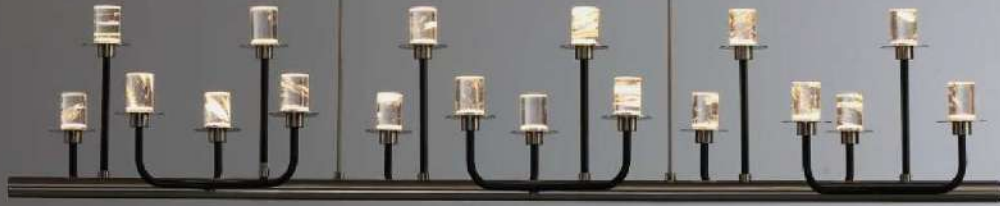

Size(mm):L1520\*W35\*H58MM,H1480

Color: 1.White+nebula stone 2.black 3.grey

Material:Rock+PC

Bulb:LED 40W 3000K

NEW COLLECTION

Suspension lamp

120 X 34 X 180cm  
LED 2W X 18

MATERIAL ALUMINUM ALLOY / GLASS  
COLOR BRUSHED NICKEL / SOOT