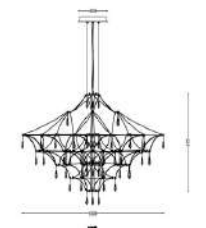

## MILKY WAY

For the milky way collection, our research focuses on the balance between poetry and functionality. A dialogue between horizontal and vertical lines, linearity and fluidity.

The Gravity Chandelier by Paul Cocksedge re-imagines the chandeliers of the past. Inspired by changing rigidity to elasticity. The Gravity Chandelier is the definition of a modern chandelier. At first glance, it doesn't reveal its flexibility and cleverness; It takes a second look to unravel its mystery. With its flexible arms, you define the chandelier's diameter and choose where the light travels, but the suspended elements create natural curves shaped by gravity. The Gravity Chandelier comes in two sizes, after the number of arms, Gravity Chandelier 5 and Gravity Chandelier 7.

Size(mm):L1100\*W1061\*H2400mm

Color: brown

Material:Glass+silicone

Bulb:LED LED 3\*10W 3000K

Size(mm):D1200\*H930mm

Color: GOLD

Material:304 stainless steel+ Crystal

Bulb:LED 99\*0.5WDC24V