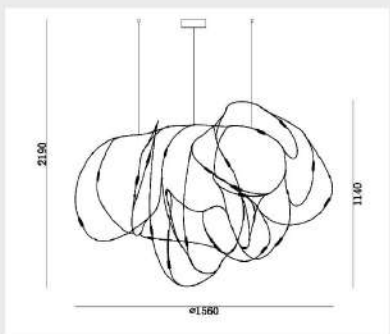

## CHAINDELIER

MATERIAL COPPER GLASS  
COLOR COPPER / TRANSPARENT

Size(mm):L693\*W728\*H685MM

Color: Copper+clear

Material:Copper+acrylic

Bulb:LED 12V 11xMax 1W

Size(mm):D1560\*H1140MM

Color: Copper+clear