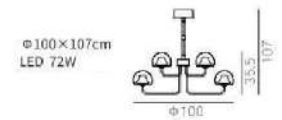

Bulb: LED 21W 12V3000K

Size(mm):L310\*W150\*H467MM

Color: Half white+brown

Material:Leather+wood

Bulb: LED 6W 3000K

NEW COLLECTION

Suspension lamp

MATERIAL CARBON STEEL+ALLOY ALUMINUM+GLASS+SILICA GEL  
COLOR MATTE BLACK+CLEAN GLASS/SMOKE GRAY