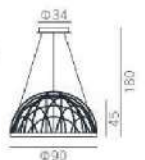

MAISON|3 X 4

∅ 60 × 180cm  
LED 58W

∅ 75 × 180cm  
LED 73W

∅ 90 × 180cm  
LED 85W

68 X 180cm  
LED 40W

90 X 180cm  
LED 50W

90 X 180cm  
LED 95W

7 X 5.5 X 58cm  
LED 10W