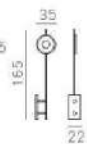

35x22x165
LED 7W