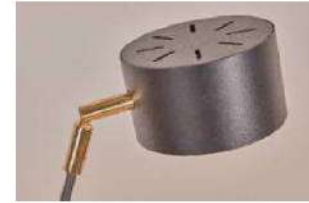

MATERIAL
COLORS

CARBON STEEL + ALUMINIUM + GLASS
CHROME + BLACK / EARL GOLD + BLACK

Ø 400 x W1000 x H2600

Ø 500 x W1400 x H3650