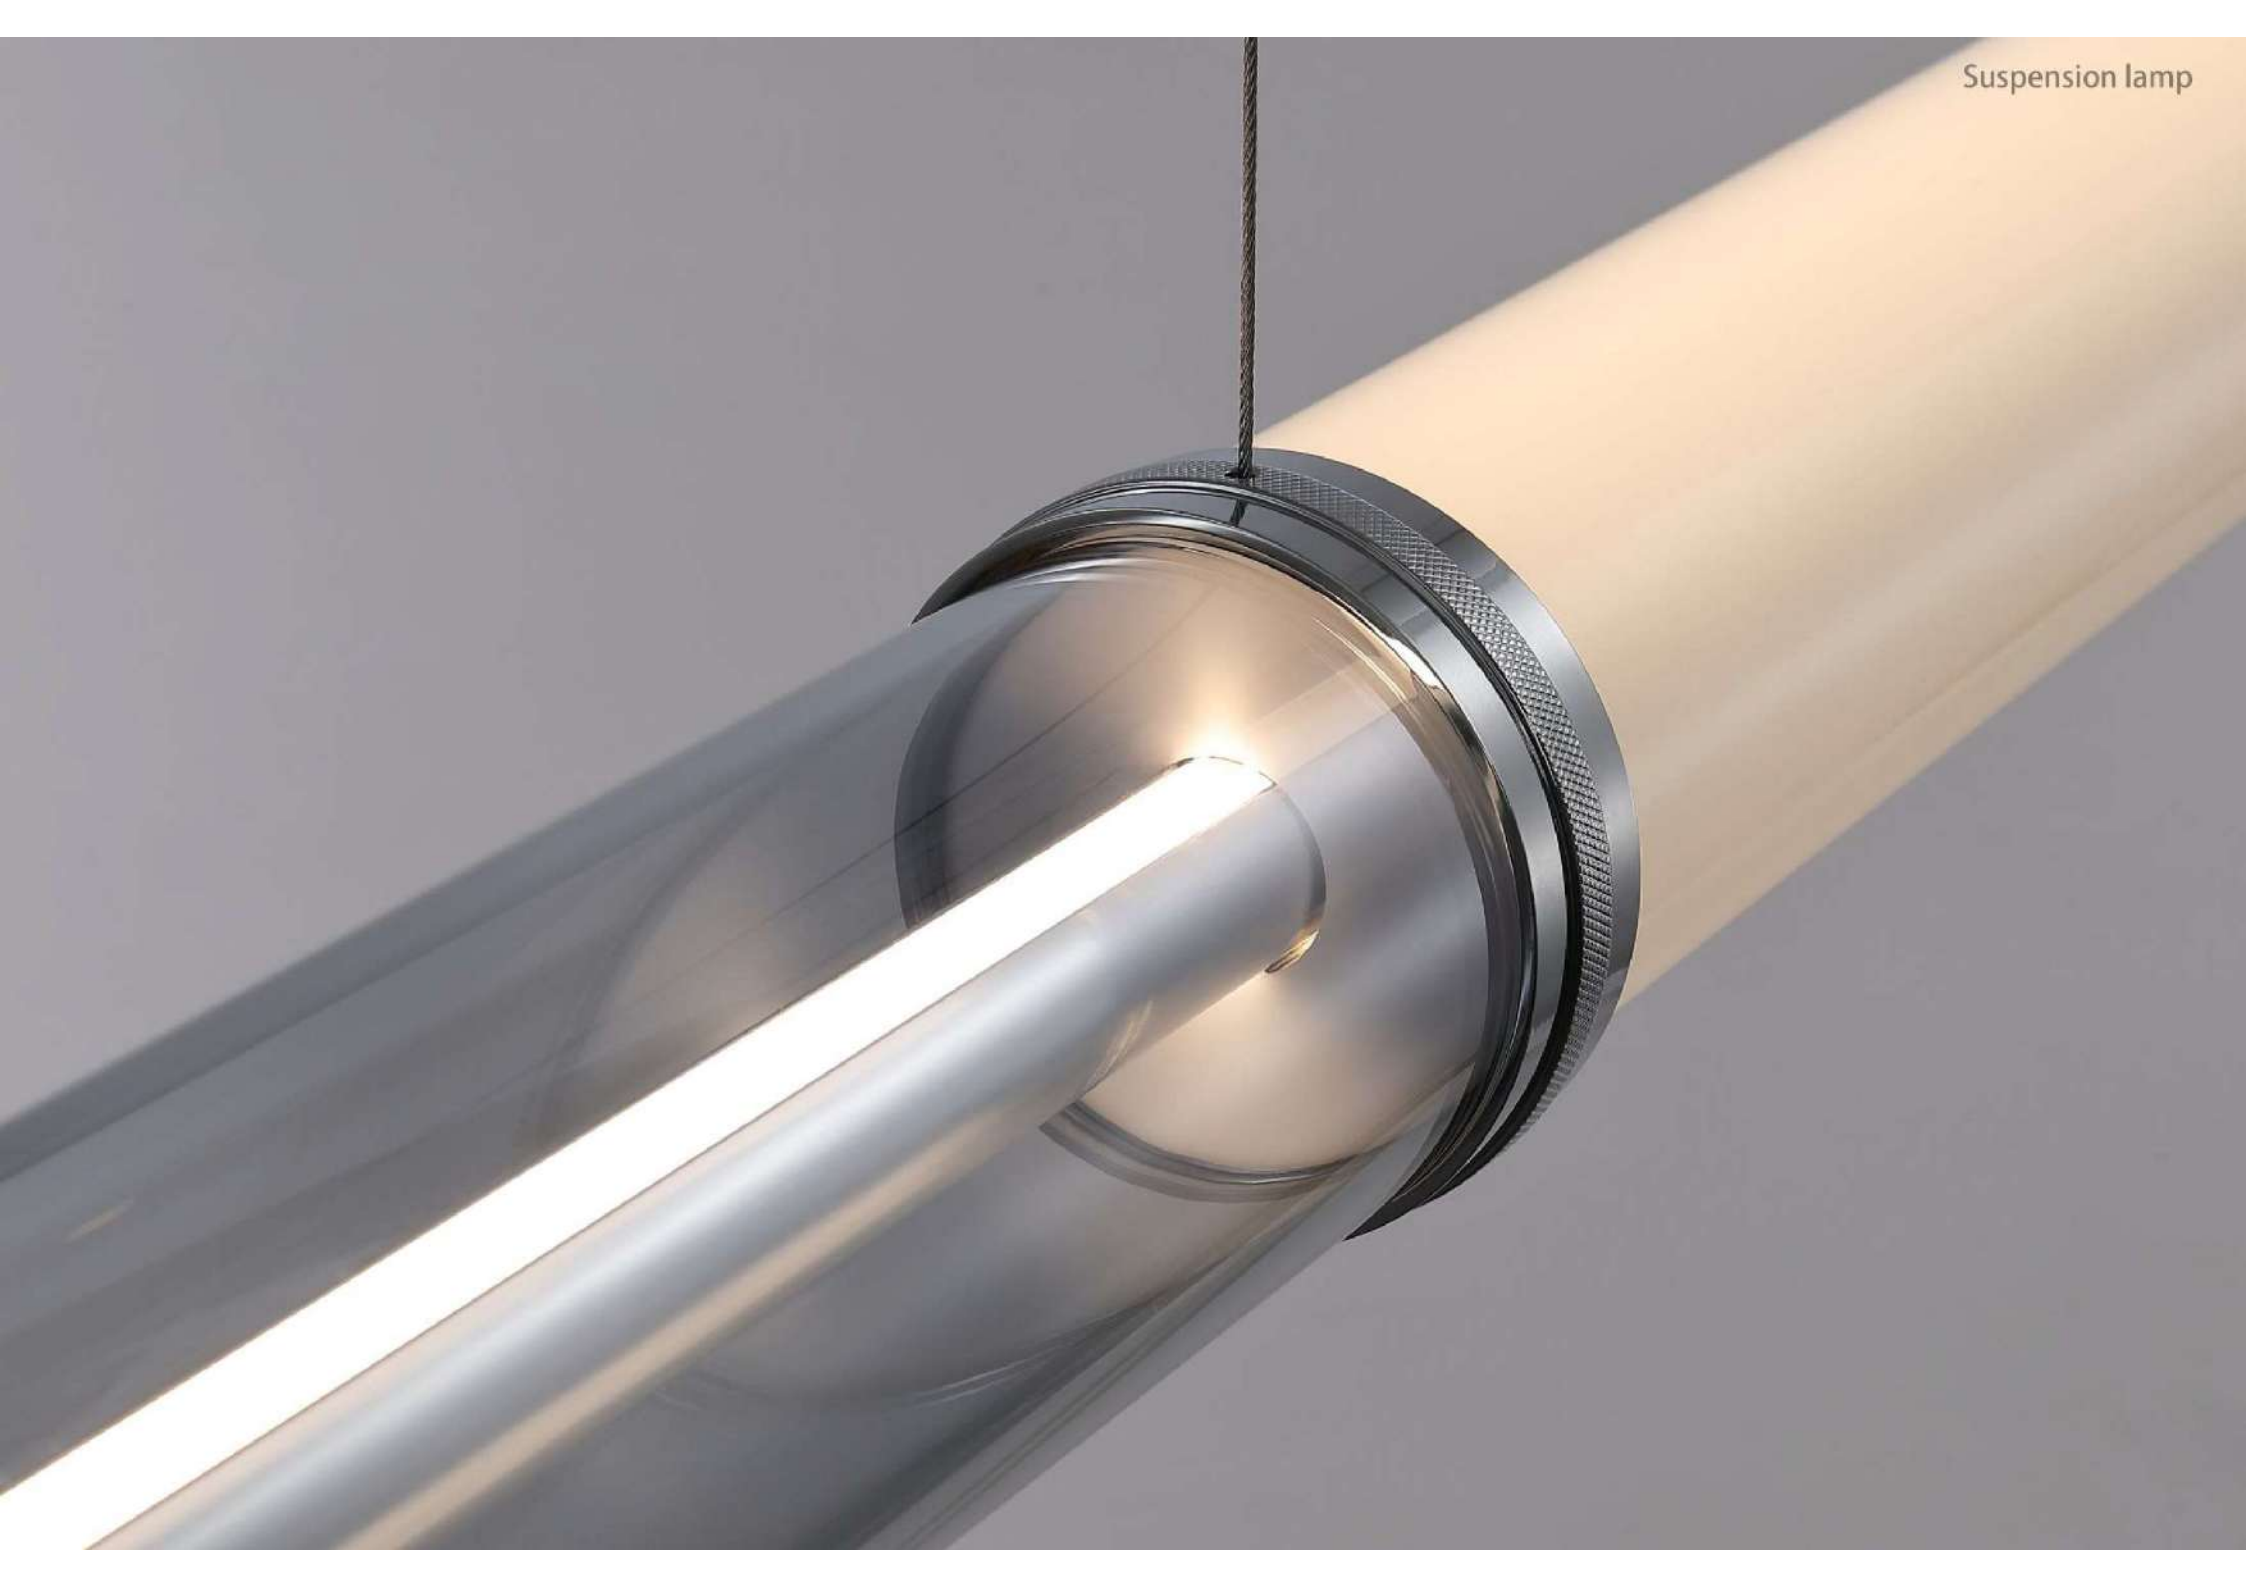

## MILKY WAY

For the milky way collection, our research focuses on the balance between poetry and functionality. A dialogue between horizontal and vertical lines, linearity and fluidity.

The Gravity Chandelier by Paul Cocksedge re-imagines the chandeliers of the past. Inspired by changing rigidity to elasticity. The Gravity Chandelier is the definition of a modern chandelier. At first glance, it doesn't reveal its flexibility and cleverness; It takes a second look to unravel its mystery. With its flexible arms, you define the chandelier's diameter and choose where the light travels, but the suspended elements create natural curves shaped by gravity. The Gravity Chandelier comes in two sizes, after the number of arms, Gravity Chandelier 5 and Gravity Chandelier 7.

Size(mm):D650\*H520MM

Color: White

Material:Acrylic

Bulb: E27 1\*6W

Suspension lamp

MATERIAL CARBON STEEL + SILICA GEL + STONE + GLASS  
COLOR BRUSHED BRASS+CLEAR GLASS/MATT WHITE/TITANIUM GREY+CLEAR GLASS  
NICKEL WIRE DRAWING/MATT WHITE+CLEAR GLASS