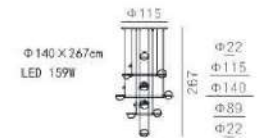

Suspension lamp