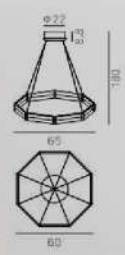

MAISON|3 X 4

∅ 60 × 180cm  
LED 58W

∅ 75 × 180cm  
LED 73W

∅ 90 × 180cm  
LED 85W

68 X 180cm  
LED 40W

90 X 180cm  
LED 50W

90 X 180cm  
LED 95W

7 X 5.5 X 58cm  
LED 10W