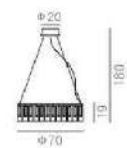

Φ70x180cm
LED 43W