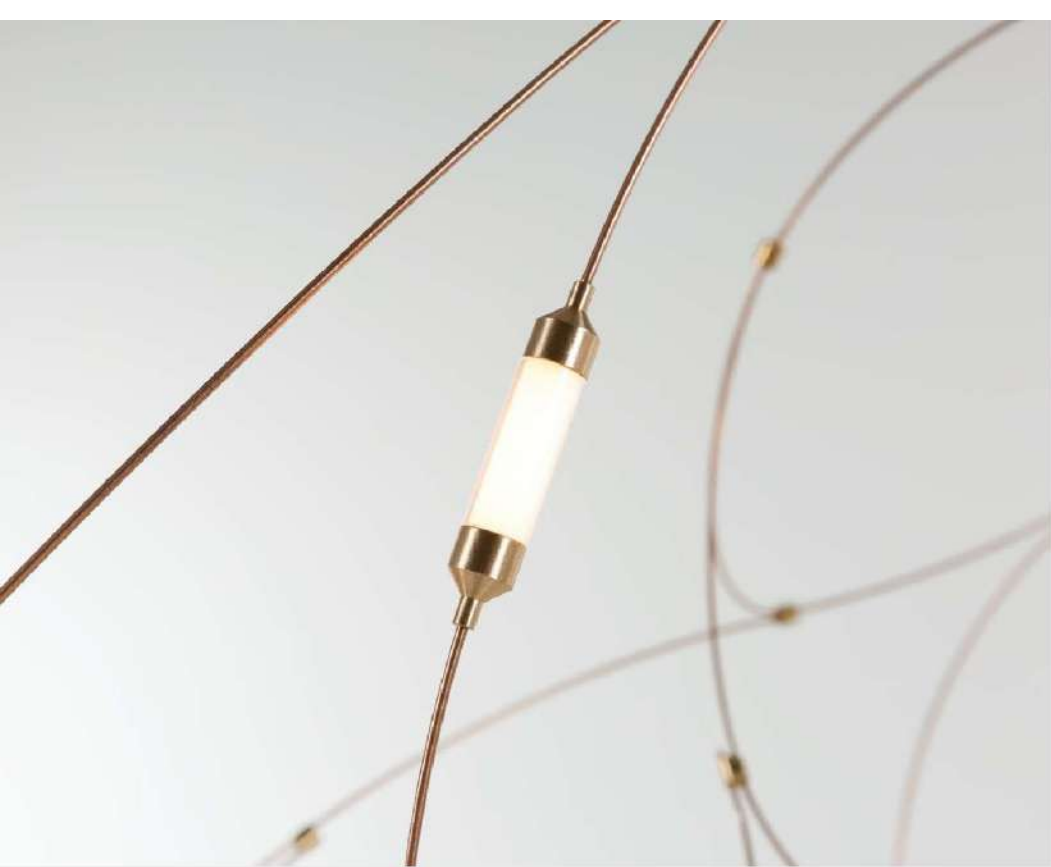

## MILKY WAY

For the milky way collection, our research focuses on the balance between poetry and functionality. A dialogue between horizontal and vertical lines, linearity and fluidity.

The Gravity Chandelier by Paul Cocksedge re-imagines the chandeliers of the past. Inspired by changing rigidity to elasticity. The Gravity Chandelier is the definition of a modern chandelier. At first glance, it doesn't reveal its flexibility and cleverness; It takes a second look to unravel its mystery. With its flexible arms, you define the chandelier's diameter and choose where the light travels, but the suspended elements create natural curves shaped by gravity. The Gravity Chandelier comes in two sizes, after the number of arms, Gravity Chandelier 5 and Gravity Chandelier 7.

## CHAINDELIER

MATERIAL COPPER GLASS  
COLOR COPPER / TRANSPARENT

Size(mm):L693\*W728\*H685MM

Color: Copper+clear

Material:Copper+acrylic

Bulb:LED 12V 11xMax 1W

Size(mm):D1560\*H1140MM

Color: Copper+clear