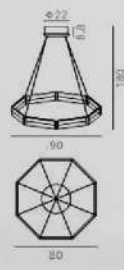

MAISON|3 X 4

∅ 60 × 180cm  
LED 58W

∅ 75 × 180cm  
LED 73W

∅ 90 × 180cm  
LED 85W

68 X 180cm  
LED 40W

90 X 180cm  
LED 50W

90 X 180cm  
LED 95W

7 X 5.5 X 58cm  
LED 10W