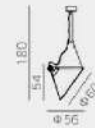

L1470\*W120\*H270,Include Stem H1370

NEW COLLECTION

Suspension lamp

Φ60×180cm  
LED 18W

Φ75×180cm  
LED 18W

Ø20×180  
LED 4.5W  
Ø20  
24  
180

Ø28×180  
LED 4.5W  
Ø28  
30  
180

MATERIAL ALUMINIUM ALLOY+STAINLESS STEEL+GLASS  
COLOR NICKEL WIRE DRAWING+CLEAR GLASS/SMOKEY GREY+MILKY WHITE/SMOKEY GREY