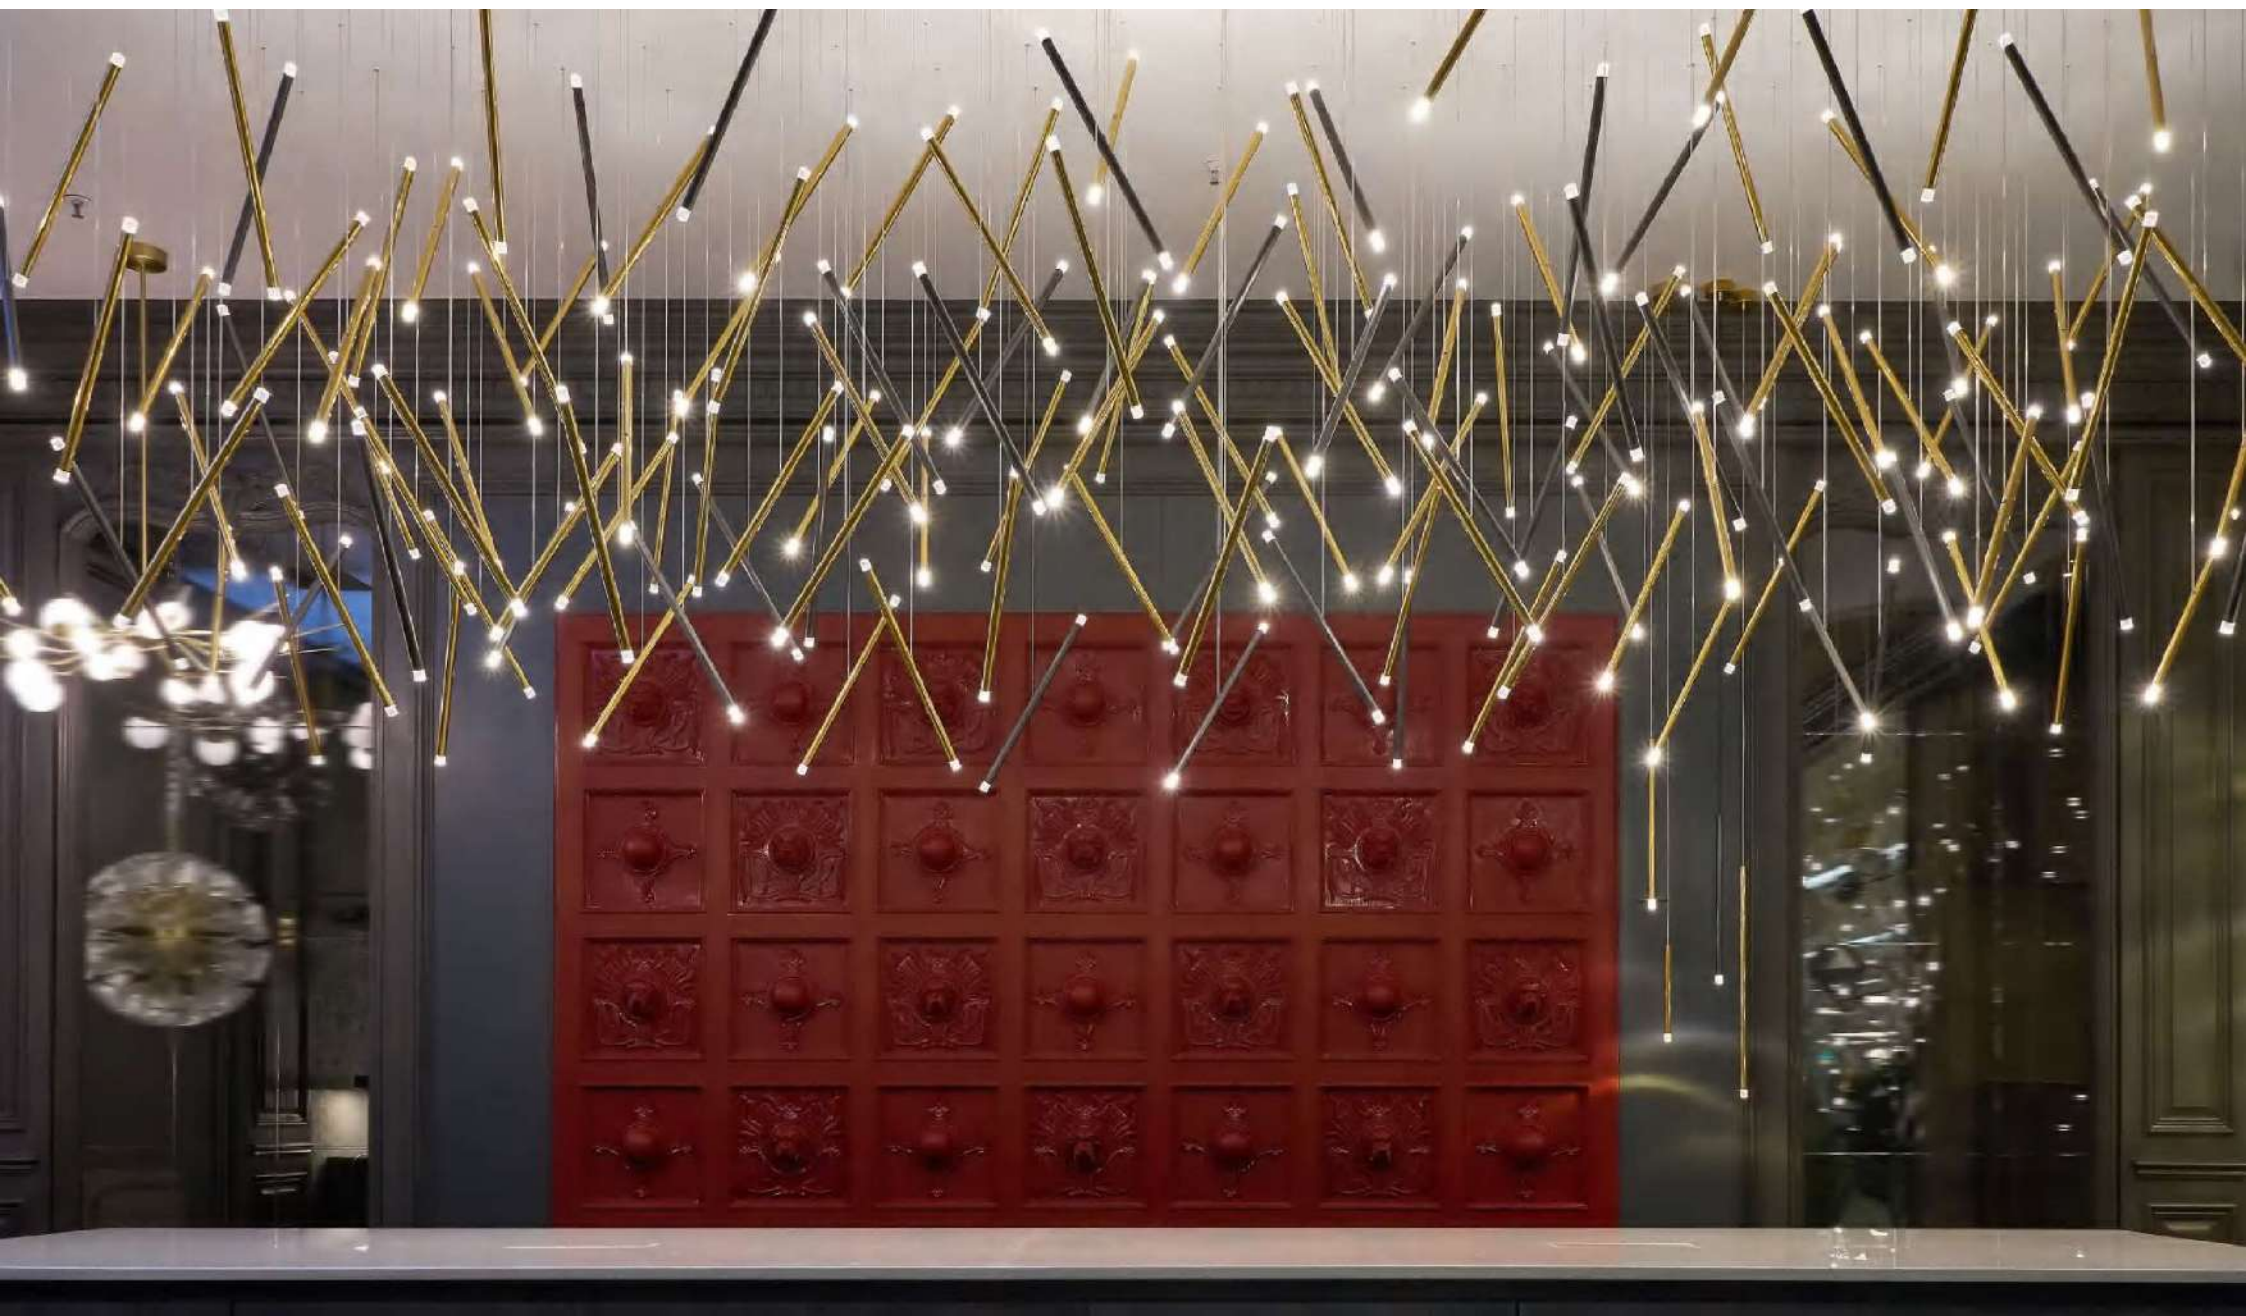

## MILKY WAY

For the milky way collection, our research focuses on the balance between poetry and functionality. A dialogue between horizontal and vertical lines, linearity and fluidity.

The Gravity Chandelier by Paul Cocksedge re-imagines the chandeliers of the past. Inspired by changing rigidity to elasticity. The Gravity Chandelier is the definition of a modern chandelier. At first glance, it doesn't reveal its flexibility and cleverness; It takes a second look to unravel its mystery. With its flexible arms, you define the chandelier's diameter and choose where the light travels, but the suspended elements create natural curves shaped by gravity. The Gravity Chandelier comes in two sizes, after the number of arms, Gravity Chandelier 5 and Gravity Chandelier 7.

Φ50×160  
E14 3×4W

Φ193×64×14  
69 16×20W

Φ193

12\*G9 40W (LED-5W)

10\*G9 40W (LED-5W)

**NATURE'S ELECTRIC  
SYMPHONY.**

63x30x120  
G9 5x2W

105x140  
68 9x2W