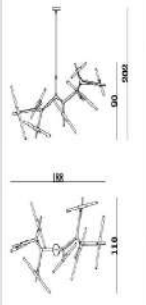

# BRIGHT FUTURE

Size(mm):L1880XW1100XH900MM

Color: Golden/Black/Chrome

Material:Aluminum+Glass

Bulb: G9\*14

Size(mm):L2022\*W245\*H1430MM

Color: walnut+black

Material:Wood+metal