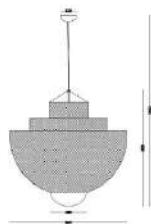

Size(mm):D900*H900MM
Color: nickel/golden
Material:Carbon steel
Bulb:LED 24W 3000K