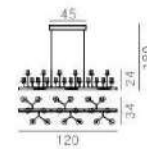

120 X 34 X 180cm
LED 2W X 18