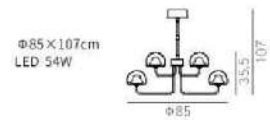

Bulb: LED 21W 12V3000K

Size(mm):L310\*W150\*H467MM

Color: Half white+brown

Material:Leather+wood

Bulb: LED 6W 3000K

NEW COLLECTION

Suspension lamp

MATERIAL CARBON STEEL+ALLOY ALUMINUM+GLASS+SILICA GEL  
COLOR MATTE BLACK+CLEAN GLASS/SMOKE GRAY