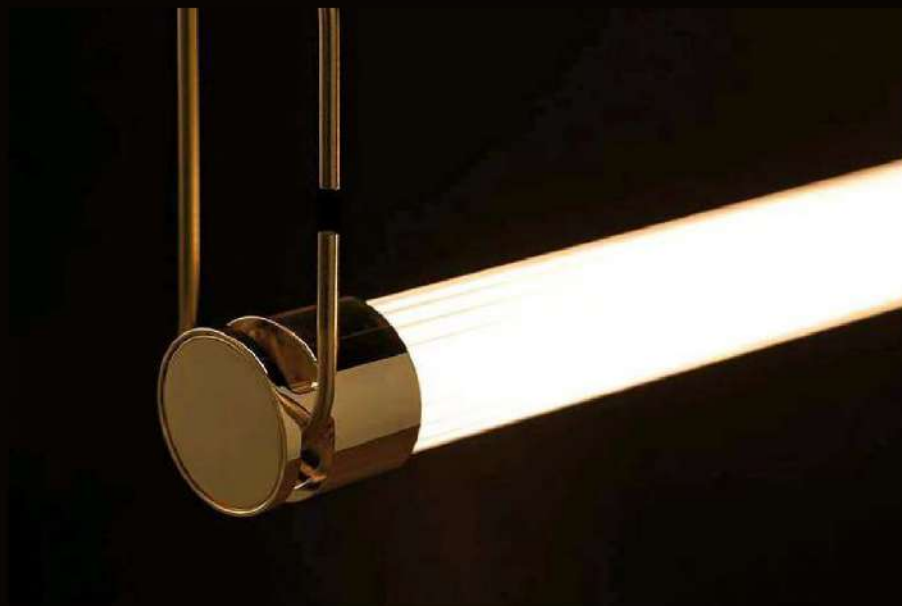

## MILKY WAY

For the milky way collection, our research focuses on the balance between poetry and functionality. A dialogue between horizontal and vertical lines, linearity and fluidity.

The Gravity Chandelier by Paul Cocksedge re-imagines the chandeliers of the past. Inspired by changing rigidity to elasticity. The Gravity Chandelier is the definition of a modern chandelier. At first glance, it doesn't reveal its flexibility and cleverness; It takes a second look to unravel its mystery. With its flexible arms, you define the chandelier's diameter and choose where the light travels, but the suspended elements create natural curves shaped by gravity. The Gravity Chandelier comes in two sizes, after the number of arms, Gravity Chandelier 5 and Gravity Chandelier 7.

## CHAINDELIER

MATERIAL COPPER GLASS  
COLOR COPPER / TRANSPARENT

Size(mm):L693\*W728\*H685MM

Color: Copper+clear

Material:Copper+acrylic

Bulb:LED 12V 11xMax 1W

Size(mm):D1560\*H1140MM

Color: Copper+clear