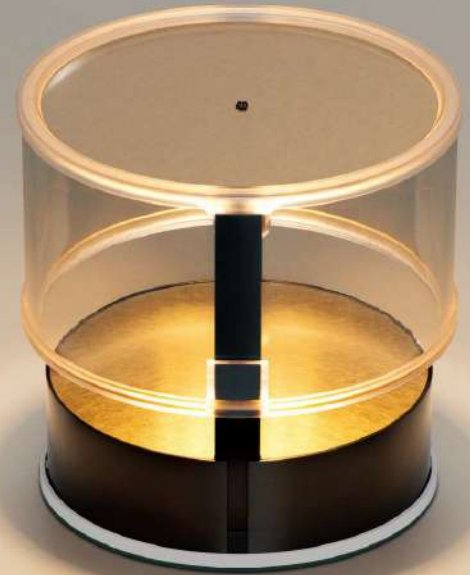

## MILKY WAY

For the milky way collection, our research focuses on the balance between poetry and functionality. A dialogue between horizontal and vertical lines, linearity and fluidity.

The Gravity Chandelier by Paul Cocksedge re-imagines the chandeliers of the past. Inspired by changing rigidity to elasticity. The Gravity Chandelier is the definition of a modern chandelier. At first glance, it doesn't reveal its flexibility and cleverness; It takes a second look to unravel its mystery. With its flexible arms, you define the chandelier's diameter and choose where the light travels, but the suspended elements create natural curves shaped by gravity. The Gravity Chandelier comes in two sizes, after the number of arms, Gravity Chandelier 5 and Gravity Chandelier 7.

# LAMP

Ø123x120mm

Ø123x180mm

Size(mm):L502\*W530\*H1052MM  
Color: White+brass  
Material:metal+acrylic  
Bulb: LED 19W 24V3000K

Size(mm):L640\*W560\*H1365MM Total high1800mm

Color: Black+gold

Material:aluminum

Bulb:LED 9V 8\*9W 3000K

Size(mm):460\*H1804mm

Color: Golden+Clear

Material: Metal+Glass

Bulb: E14 10\*20W

**COLOR**  
Golden+Clear  
**MATERIAL**  
Metal+Glass  
**SIZE(MM)**  
L1470\*W120\*H270,Include Stem H1370  
**SOCKET**  
E14 6\*20W

## CHAINDELIER

MATERIAL COPPER GLASS  
COLOR COPPER / TRANSPARENT

Size(mm):L693\*W728\*H685MM

Color: Copper+clear

Material:Copper+acrylic

Bulb:LED 12V 11xMax 1W

Size(mm):D1560\*H1140MM

Color: Copper+clear