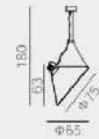

L1470\*W120\*H270,Include Stem H1370

NEW COLLECTION

Suspension lamp

Φ60×180cm  
LED 18W

Φ75×180cm  
LED 18W

Ø20×180  
LED 4.5W  
Ø20  
24  
180

Ø28×180  
LED 4.5W  
Ø28  
30  
180

MATERIAL ALUMINIUM ALLOY+STAINLESS STEEL+GLASS  
COLOR NICKEL WIRE DRAWING+CLEAR GLASS/SMOKEY GREY+MILKY WHITE/SMOKEY GREY