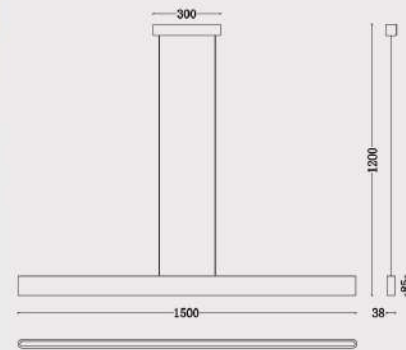

Size: 900*62*46mm
Bulb: LED 15W 3000K
Size: 1200*62*46mm
Bulb: LED 20W 3000K
Size: 1500*62*46mm
Bulb: LED 24W 3000K

Material: aluminum
Color: Whaki White/Whaki Grey